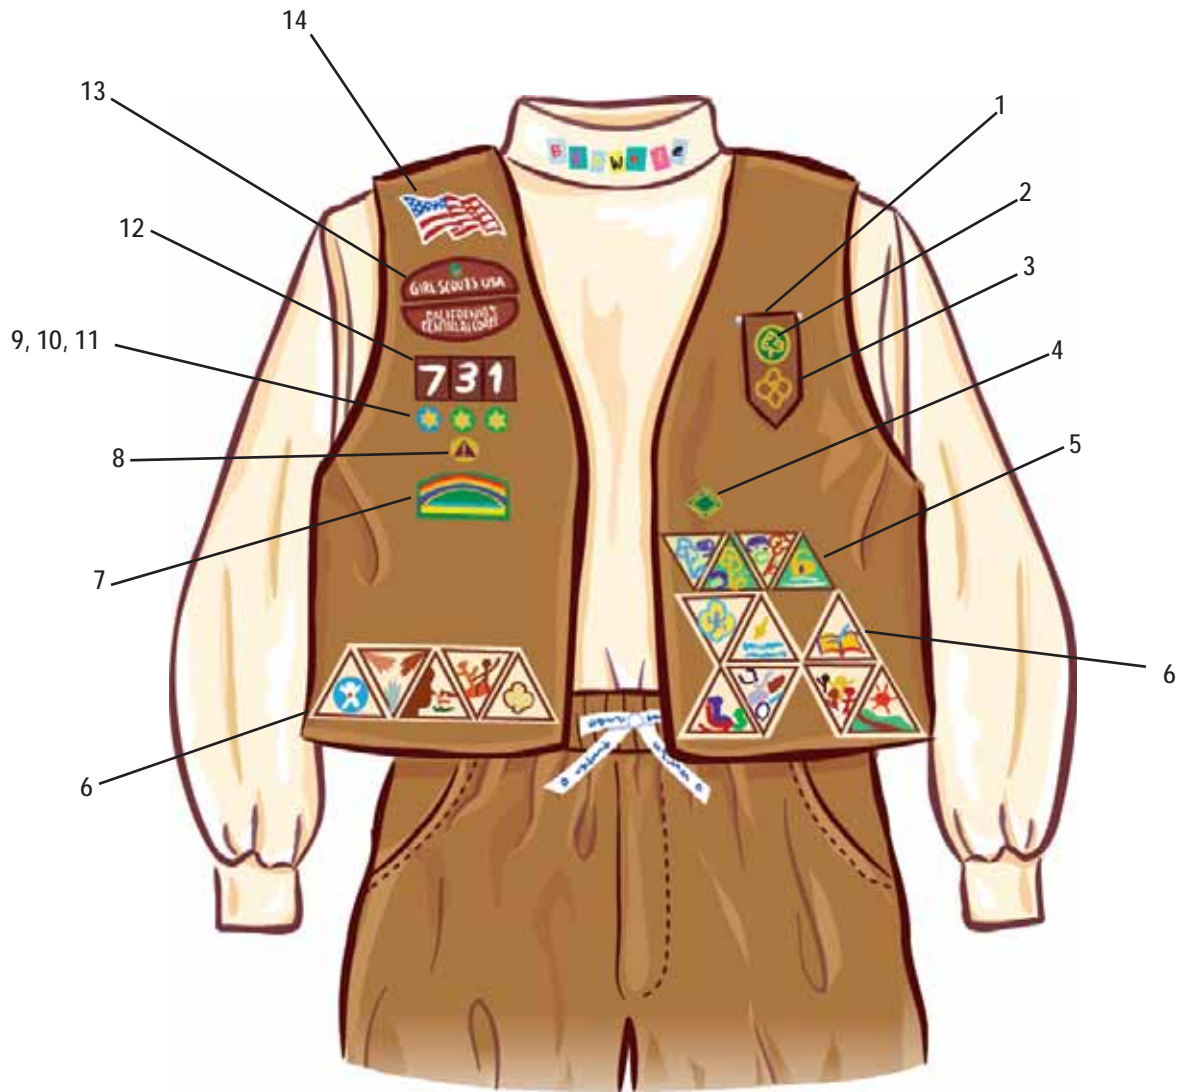

Girl Scout Brownie Vest

1. Brownie Insignia Tab
2. World Trefoil Pin
3. Brownie Membership Pin
4. Cookie Sale Activity Pin
5. Brownie Journey Award Patch Set
6. Brownie Try-Its
7. Bridge to Brownie Girl Scouts Award
8. Safety Award Pin
9. Membership Star
10. Disc for Membership Star-blue
11. Disc for Membership Star-green
12. Iron-On Troop Numerals
13. Brownie Council Identification Set
14. Wavy American Flag Patch

Girl Scout Brownie Sash

1. Brownie Insignia Tab
2. World Trefoil Pin
3. Brownie Membership Pin
4. Brownie Try-Its
5. Brownie Journey Award Patch Set
6. Cookie Sale Activity Pin
7. Bridge to Brownie Girl Scouts Award

8. Safety Award Pin
9. Membership Star
10. Disc for Membership Star-blue
11. Disc for Membership Star-green
12. Iron-On Troop Numerals
13. Brownie Council Identification Set
14. Wavy American Flag Patch