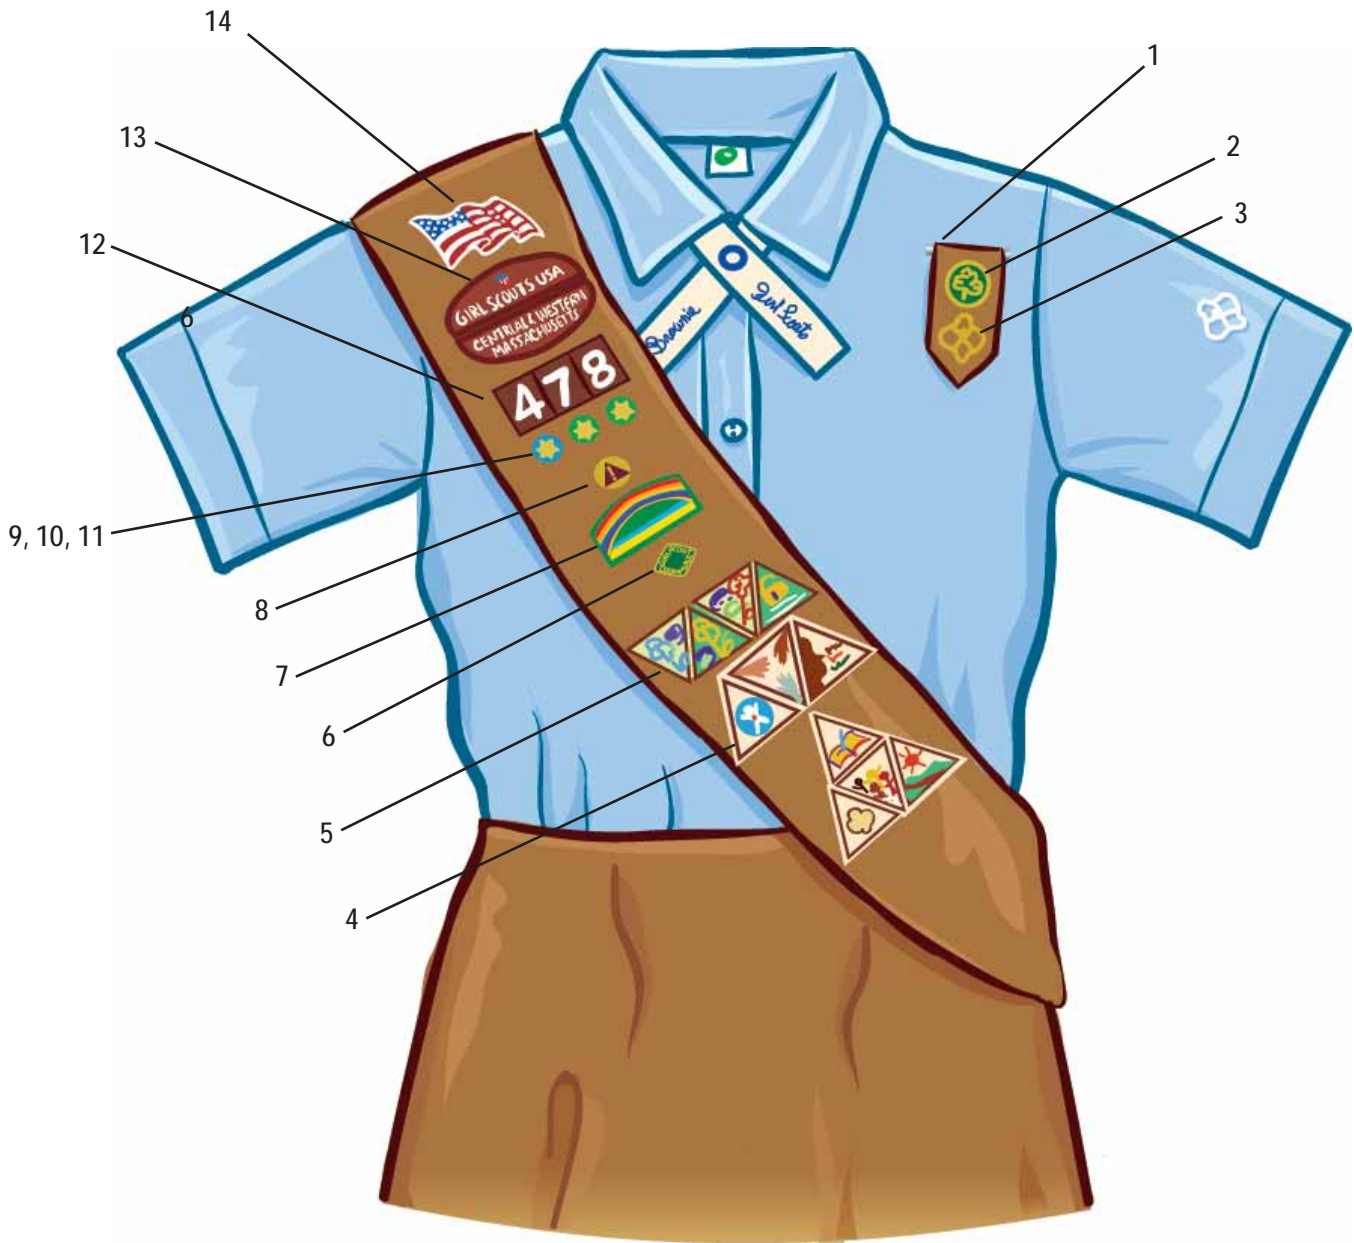

Girl Scout Brownie Vest

1. Brownie Insignia Tab
2. World Trefoil Pin
3. Brownie Membership Pin
4. Cookie Sale Activity Pin
5. Brownie Journey Award Patch Set
6. Brownie Try-Its
7. Bridge to Brownie Girl Scouts Award
8. Safety Award Pin
9. Membership Star
10. Disc for Membership Star-blue
11. Disc for Membership Star-green
12. Iron-On Troop Numerals
13. Brownie Council Identification Set
14. Wavy American Flag Patch

Girl Scout Brownie Sash

1. Brownie Insignia Tab
2. World Trefoil Pin
3. Brownie Membership Pin
4. Brownie Try-Its
5. Brownie Journey Award Patch Set
6. Cookie Sale Activity Pin
7. Bridge to Brownie Girl Scouts Award

8. Safety Award Pin
9. Membership Star
10. Disc for Membership Star-blue
11. Disc for Membership Star-green
12. Iron-On Troop Numerals
13. Brownie Council Identification Set
14. Wavy American Flag Patch