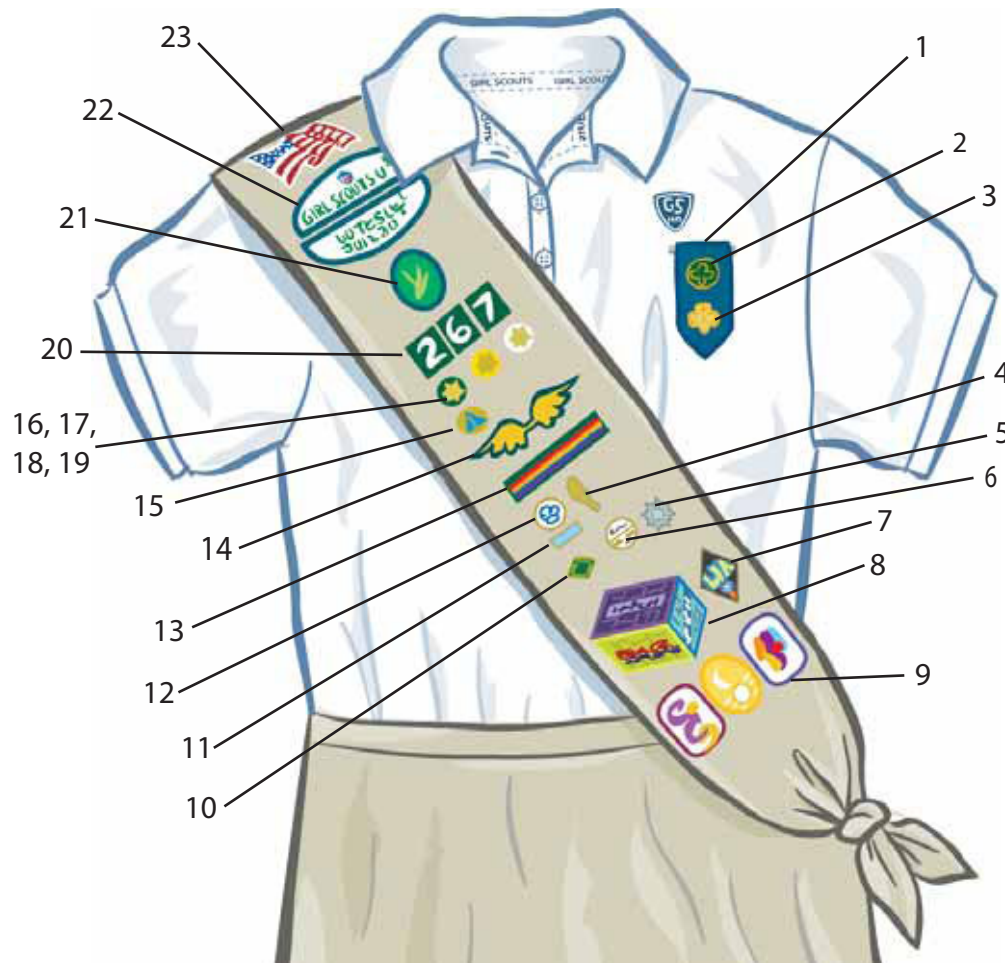

Girl Scout Cadettes, Seniors, and Ambassadors

1. Cadette/Senior/Ambassador Insignia Tab
2. World Trefoil Pin
3. Girl Scout Pin (traditional or contemporary)
4. Cadette Girl Scout Leadership Pin
5. Girl Scout Silver Award
6. Career Exploration Pin
7. Cadette Leadership in Action Award (LIA) Patch
8. Cadette Journey Award Patch Set
9. Interest Project Awards
10. Cookie Sale Activity Pin
11. Community Service Bar Pin
12. Cadette Challenge Pin
13. Bridge to Cadette Girl Scouts Award
14. Brownie Wings
15. Safety Award Pin
16. Membership Star
17. Disc for Membership Star-green
18. Disc for Membership Star-yellow
19. Disc for Membership Star white
20. Iron-On Troop Numerals
21. Troop Crest
22. Girl Scout Council Identification Set
23. Wavy American Flag Patch

Girl Scout Cadettes, Seniors and Ambassadors can wear a sash or vest.