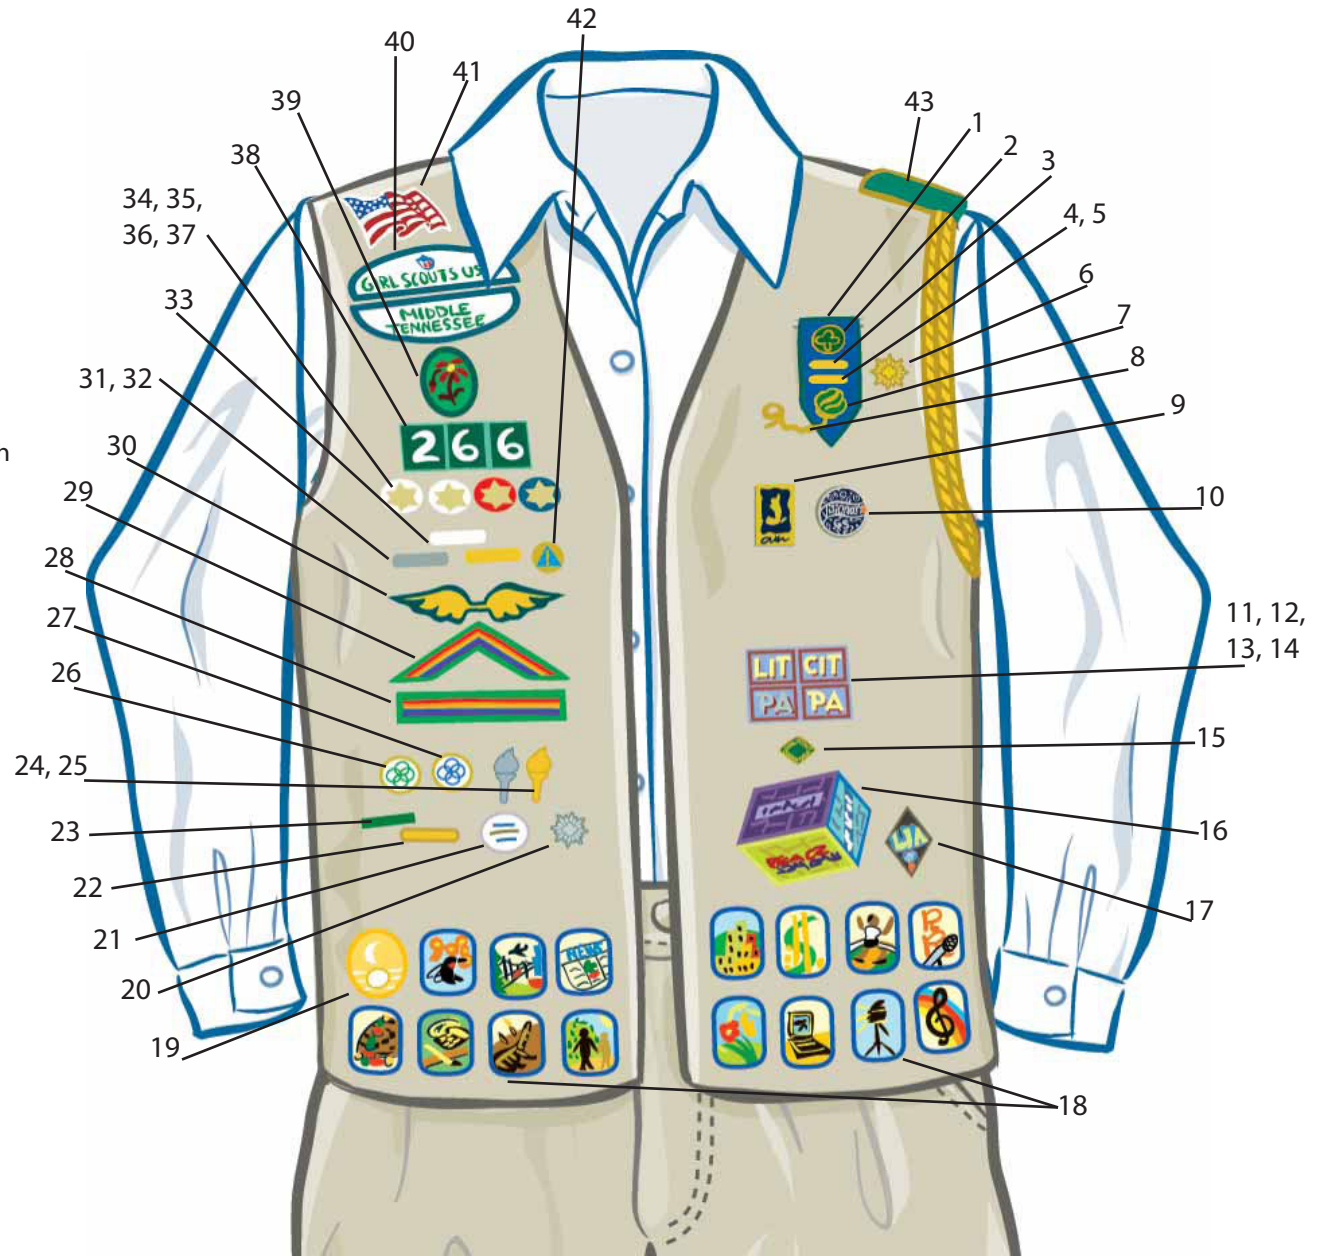

Girl Scout Cadettes, Seniors, and Ambassadors

1. Cadette/Senior/Ambassador Insignia Tab
2. World Trefoil Pin
3. Leader in Training Pin
4. Counselor In Training Pin
5. Counselor in Training II Pin
6. Girl Scout Gold Award
7. Girl Scout Pin (contemporary or traditional)
8. Membership Numeral Guard
9. Ambassador Journey Award Pin or Patch
10. Senior Journey Award Pin or Patch
11. Leader in Training Award
12. Counselor in Training Award
13. Senior Program Aide Award
14. Cadette Program Aide Award
15. Cookie Sale Activity Pin
16. Cadette Journey Award Patch Set
17. Cadette Leadership in Action Award (LIA) Patch
18. Interest Project Awards
19. From Dreams to Reality Award Patch
20. Girl Scout Silver Award
21. Career Exploration Pin
22. Senior Troop Assistant Pin
23. Community Service Bar
24. Cadette Leadership Pin
25. Senior Leadership Pin
26. Cadette Challenge Pin
27. Senior Challenge Pin
28. Bridge to Cadette Girl Scouts Award
29. Bridge to Senior Girl Scouts Award
30. Brownie Wings
31. Cadette Program Aide Pin
32. Senior Program Aide Pin
33. Personalized ID Pin
34. Membership Star
35. Disc for Membership Star - White
36. Disc for Membership Star - Red
37. Disc for Membership Star - Blue
38. Iron-On Troop Numerals
39. Troop Crest
40. Girl Scout Council Identification Set
41. Wavy American Flag Patch
42. Safety Award Pin
43. Patrol Leader's Cord